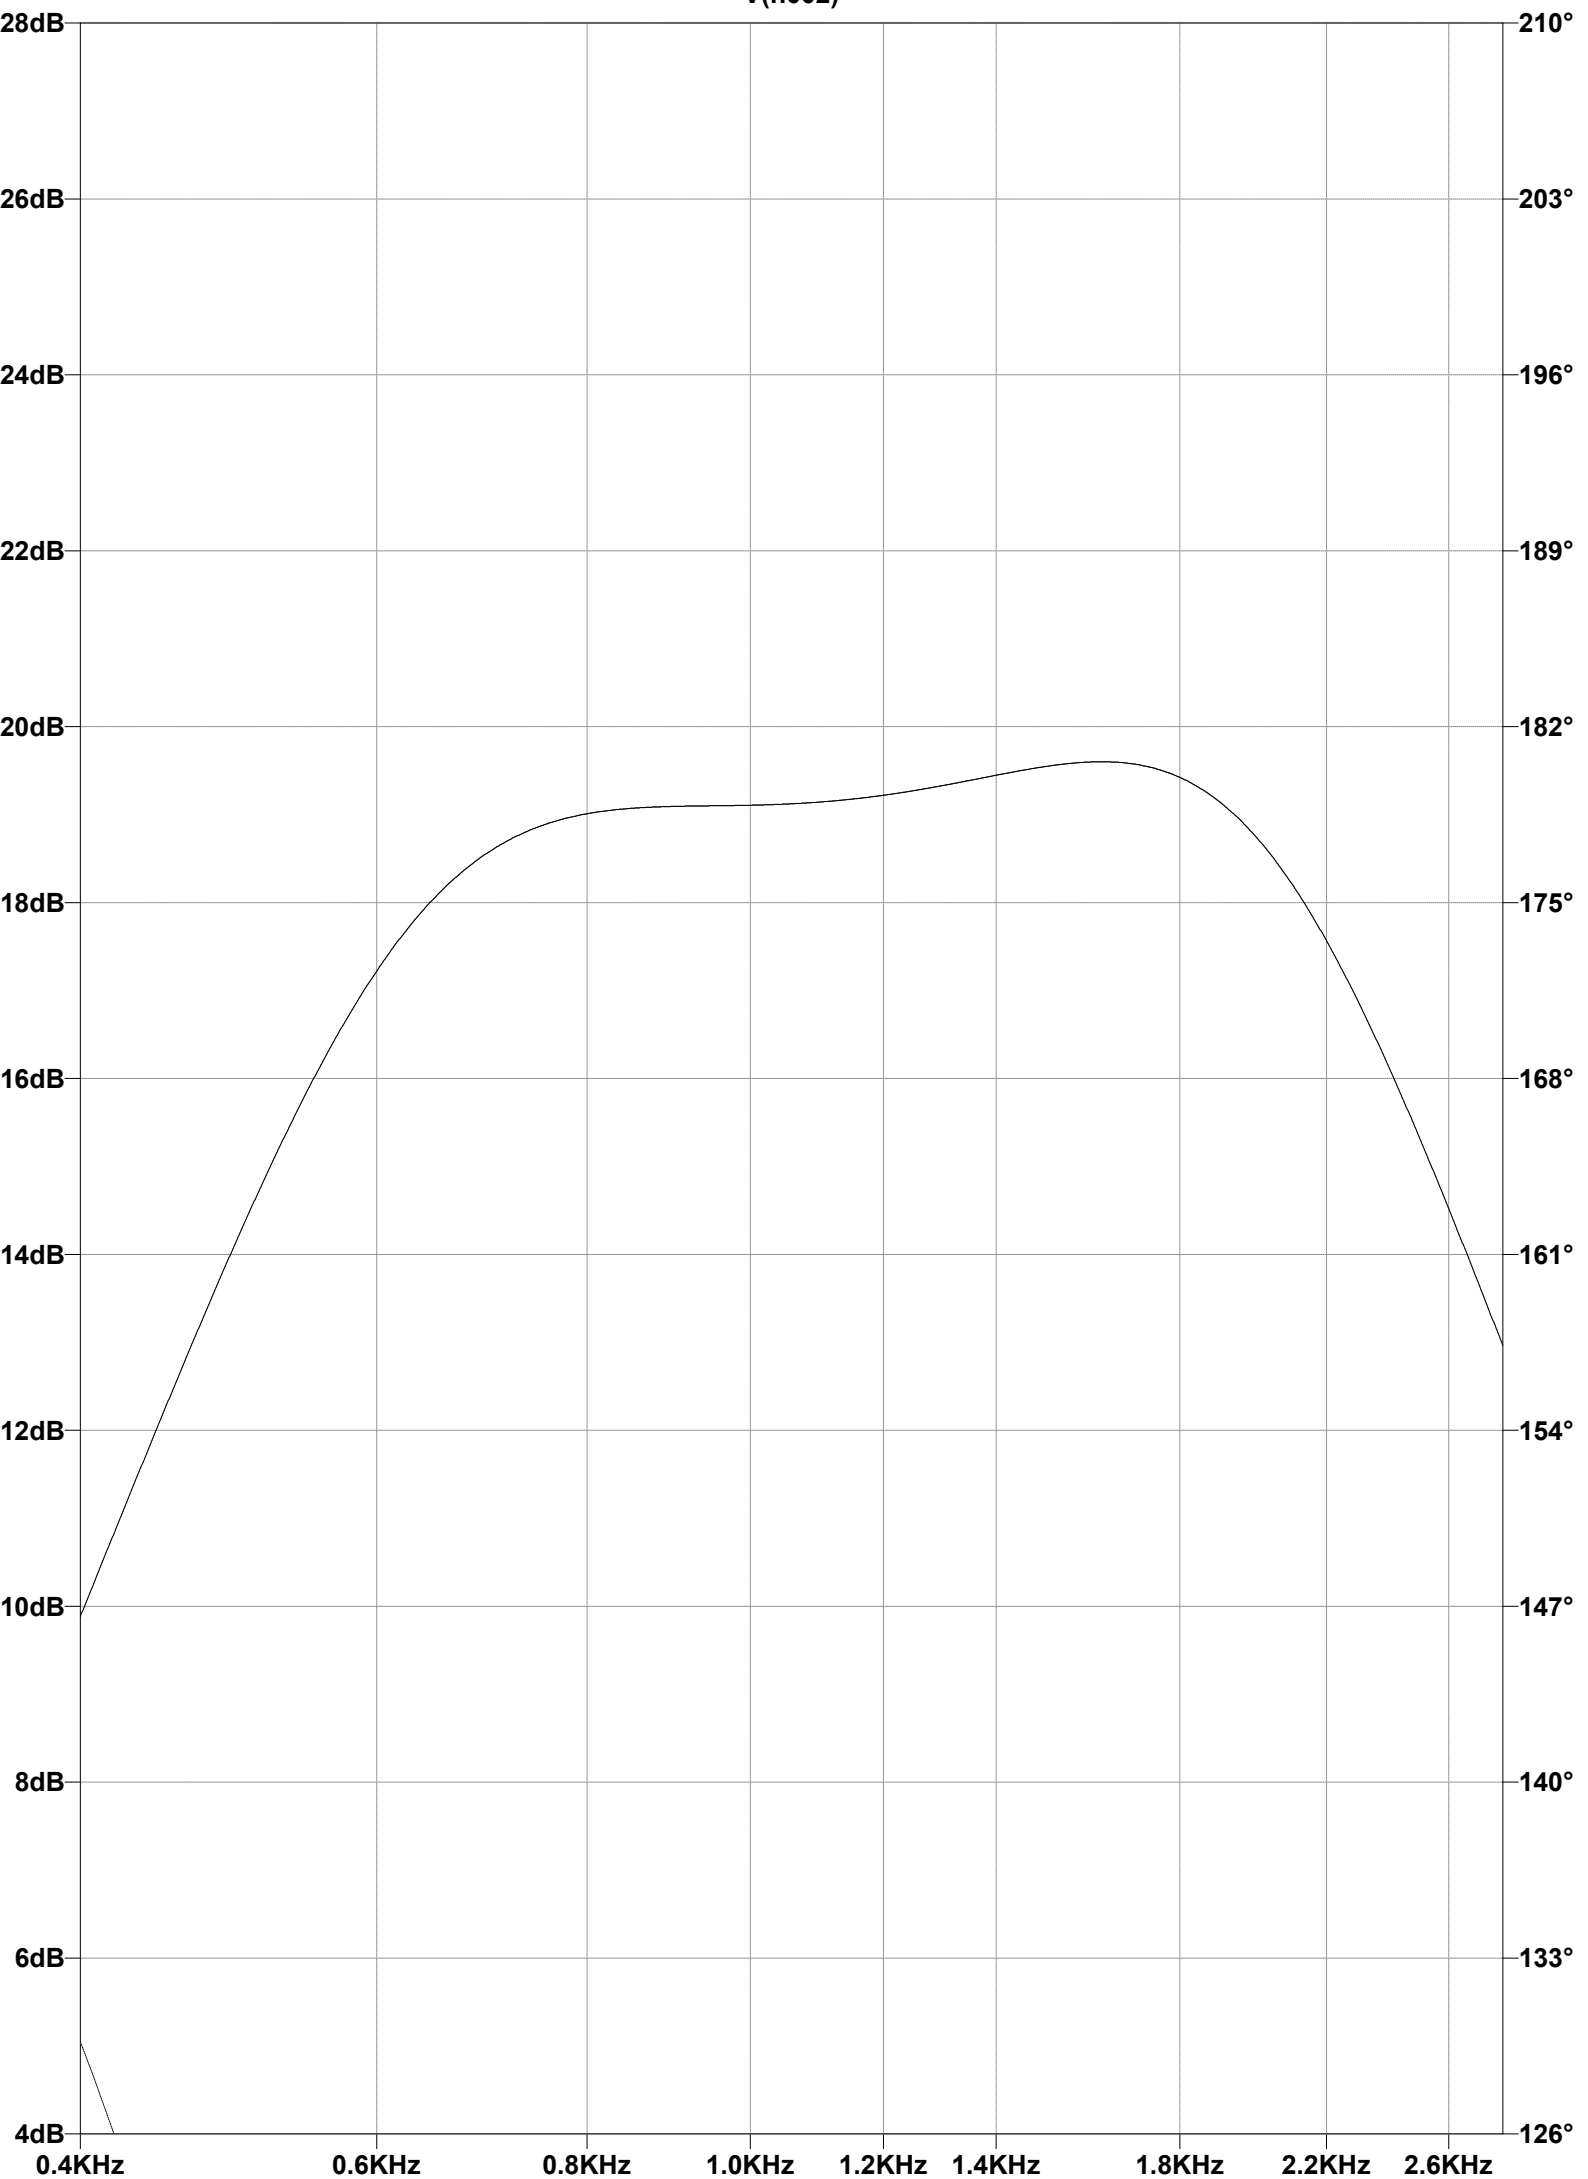

V(n002)

--- C:\Users\User1\Desktop\sauve\Filtre micro.raw ---